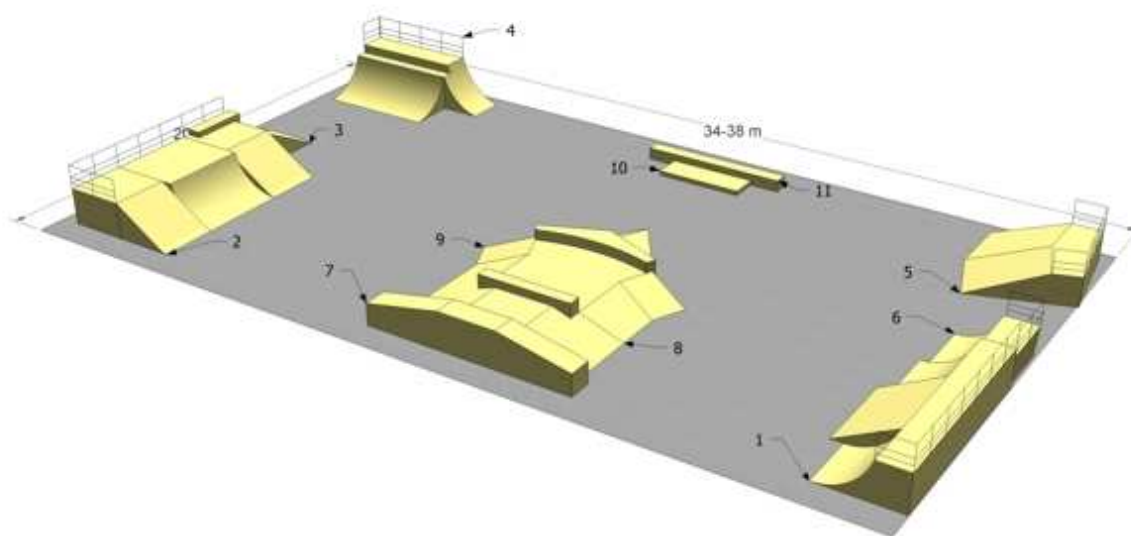

TECHRAMPS.com
Professional Skate Parks